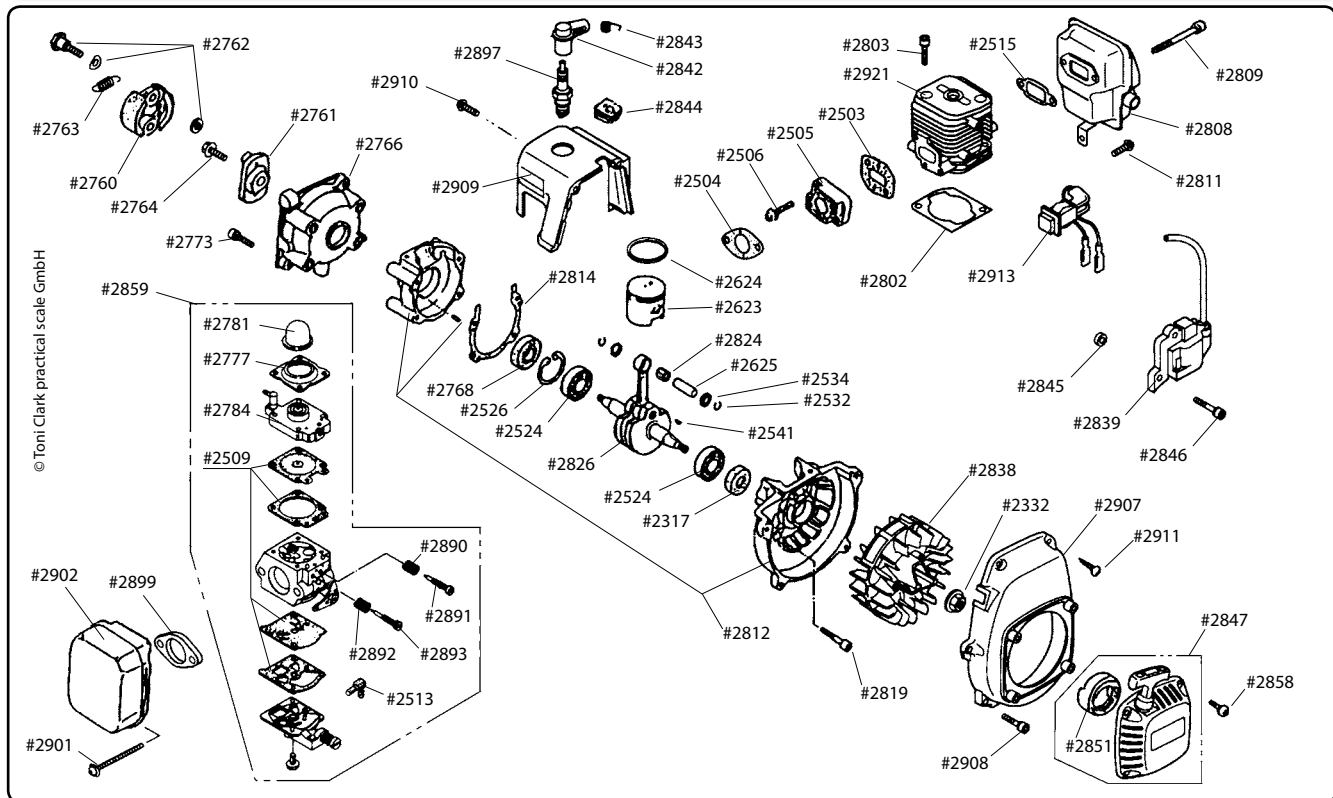

Spares for the Zenoah G260RC

No.	Description	€
#2317	Rear crankshaft seal	3,59
#2332	Flywheel nut	0,51
#2503	Gasket Insulator - cylinder	1,54
#2504	Gasket carburettor - Insulator	1,54
#2505	Insulator block	7,39
#2506	Screw for Insulator, per 1	0,31
#2509	Carburettor diaphragm set	14,26
#2513	Fuel nipple	4,36
#2515	Exhaust gasket	1,80
#2524	Ballbearing, per 1	6,88
#2526	C-clip	0,82
#2532	Gudgeon pin clips, pair	0,93
#2534	Spacer washers for small end bearing, pair	2,98
#2541	Woodruff key	1,02
#2623	Piston G260RC	23,49
#2624	Piston ring G260RC	6,46
#2625	Gudgeon pin G260RC	4,00
#2760	Sintered clutch shoes, pair	22,47
#2761	Clutch shoe hub	11,54
#2762	Shaft screw and washer, pair	9,13
#2763	Clutch shoe spring	3,28
#2764	Screw with spring washer for #2761	0,93
#2766	Die cast clutch housing	19,49
#2768	Front crankshaft seal	3,69
#2773	Screw with spring washer, per 1	0,20
#2777	Primer pump flange	6,41
#2781	Primer pump clear bubble	5,64
#2784	Primer pump body	12,92
#2802	Cylinder gasket	1,95
#2803	Cylinder socket screw, per 1	0,36
#2808	Silencer	27,18
#2809	Exhaust bolt, per 1	0,51